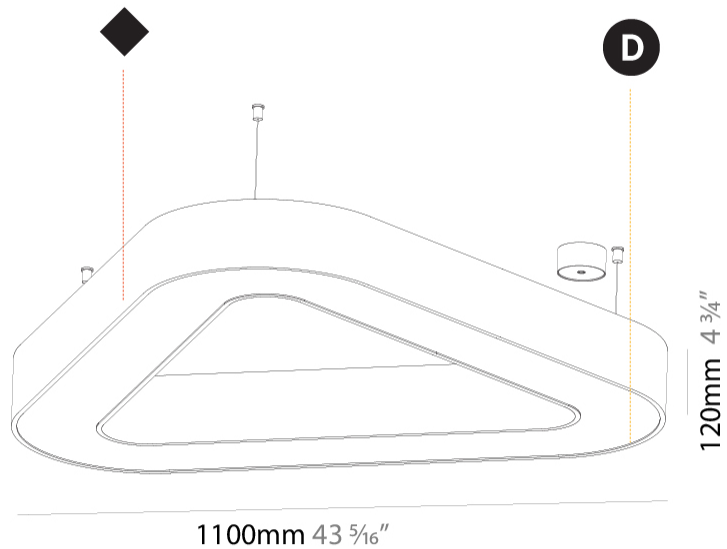

GENERAL

Series: Glorious
Subseries: Glorious Victory
Brand: Prolicht
Division: Architectural
Mounting Type: Suspension
Mounting Location: Ceiling
Subcategory: Ambient

PHYSICAL

Shape: Abstract
Length (mm): 1100
Length (in): 43 5/16
Width (mm): 1100
Width (in): 43 5/16
Height (mm): 120
Height (in): 4 3/4
Max. Overall Height (mm): 2120
Max. Overall Height (in): 83 7/16
Light Distribution: Direct
Weight (kg): 10.561
Weight (lbs): 23.23
Diffuser: PMMA - Opal or Micro-Prism
Fixture Finish: SSR / BKV / CWI / CRY / HAB / UFT / ITA / RUA / FTG / MYG / LOD / PUS / FRO / FUP / KIA / POP / BLS / SPG / MEY / GOH / GUM / CHC / COM / ABZ / JAG / OBR / MOS / ROR
Fixture Material: Aluminum

ELECTRICAL

Lamp Type: LED (Zhaga Standard)
Input Wattage (W): 45
Total Output Wattage (W): 36 / 28.8 (3500K)
Dimming: Non-Dimming / Phase Dimming (120Vac only) / 0-10V Dimming
Driver Included: Yes
Driver Location: Integrated
Driver Type: Constant Current - 120 / 277Vac
Driver Class: Class 2
Input Voltage (V): 120 - 277
Constant Current (MA): 350 / 900 (3500K)

LED

Color Temperature (°K): 3000 / 3500 / 4000
Max. Delivered Lumen (lm): 4150 / 4302 / 43390
CRI: >80 CRI
Efficiency (%): 0.65
Lamp Life (hrs): 50000

OPTICAL

RATINGS AND CERTIFICATIONS

Certified By: Certified for North American Standards
IP rating: IP20